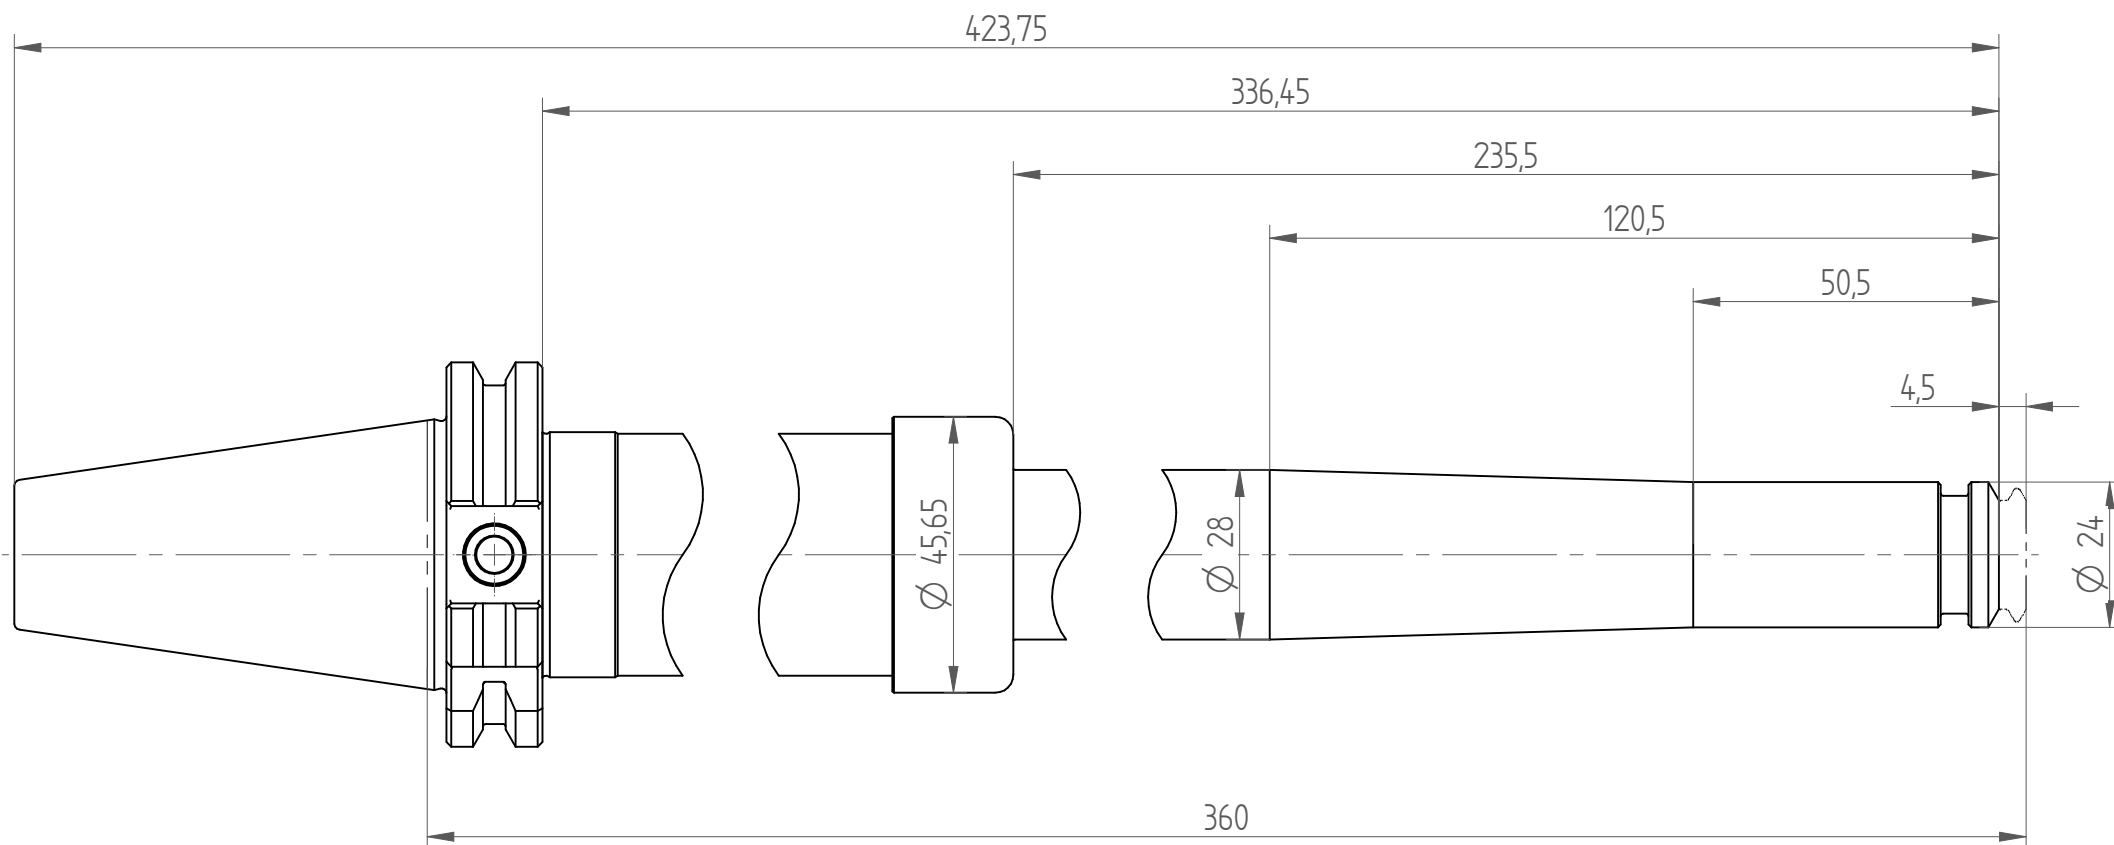

Swiss
Precision
Tools

REGO-FIX®

REGO-FIX AG
Obermattweg 60
4456 Tenniken / Switzerland

Phone +41 61 976 14 66
Fax +41 61 976 14 14
www.rego-fix.com

This is a non-controlled copy. All information given herein is subject to change without notice

The information given herein has been carefully checked and is believed to be correct. REGO-FIX, however, assumes no responsibility or liability for any errors, inaccuracies or omissions that may appear in this drawing

This document is subject to copyright laws. No part of this document may be reproduced or transmitted in any form or any means, electronic or mechanic, for any purpose, without the express written permission of REGO-FIX

Type : TC40_PG15x360_XL
Part No. : 884273190
Date : 15.01.2015
Scale : 1:1.25